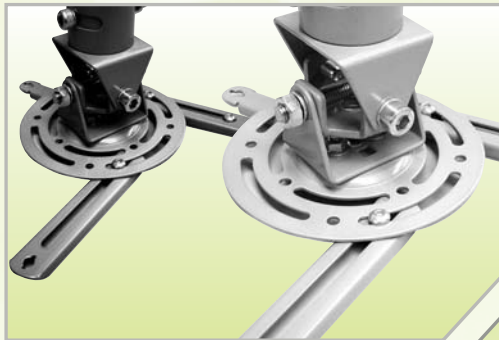

This Robust construction allows the universal LCD Projector mounts to be precisely positioned in almost any angle.

Our designs are not only easy to install, but attractive and complimentary to the equipment they support, the AV-815 Ultimate Universal Projector mount also features:

#### Function

- Suitable for most LCD and DLP projectors.
- Concealed cable management.
- Patented X Joint design for  $\pm 20^\circ$  Pan & Tilt adjustments.
- $40^\circ$  swivel rotation.

#### Stable

- Adjustable steel ceiling mounting plate allows mounting on sloping ceiling, vaulted and cathedral ceiling.

#### Easy

- Quick release design for easy maintenance.

Fast Connection

Roll

Pitch

Shift

Rotate 0-40°