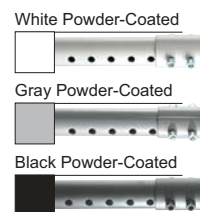

The All-In-One Universal Projector Mounting Kit

The AV815 Ultimate Universal LCD projector mount is designed for top professional installers who want the most cost effective mounting solution for their projector installation. Designed to fit almost any popular projector under 20kgs (44 lbs), the AV815 comes preassembled for quick and easy installation at any location. The new design allows for cable management to provide the clean and uncluttered look.

This Robust construction allows the universal LCD Projector mounts to be precisely positioned in almost any angle.

Our designs are not only easy to install, but attractive and complimentary to the equipment they support, the AV-815 Ultimate Universal Projector mount also features:

- Great flexibility and adaptability
- Easy Installation – pre-assembled
- Ceiling Mount Capability (including Vaulted or cathedral Ceiling)
- Wall mount capability
- Adjustable Height
- Cable –routing Channel for a look
- Load Capacity 44lbs (20 Kg)
- Pitching upwards and downward up to 20 degrees
- Adaptable to different projectors